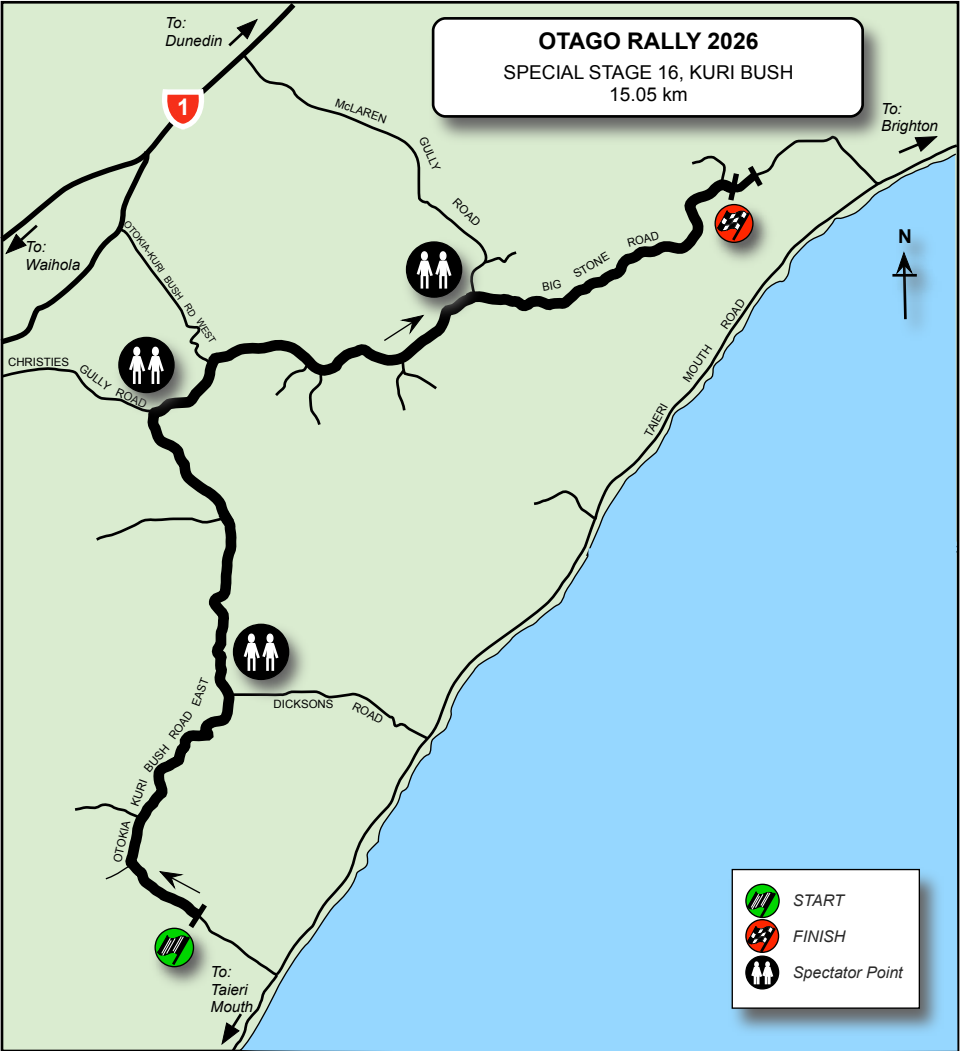

OTAGO RALLY 2026
SPECIAL STAGE 16, KURI BUSH
15.05 km

-  START
-  FINISH
-  Spectator Point